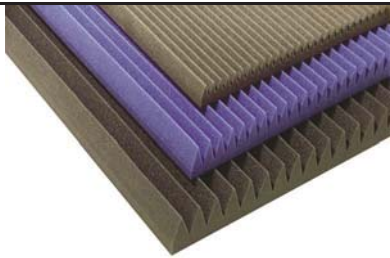

CUTTING WEDGE® - Acoustical Foam

CUTTING WEDGE® CLASSIC 1'X1'

Product Code	Panel Size	Pcs. Per Box	Square Feet	Price
AFCW211	2" x 1' x 1'	64 pcs.	64 sq. ft.	\$276.00
AFCW311	3" x 1' x 1'	48 pcs.	48 sq. ft.	\$309.00
AFCW411	4" x 1' x 1'	32 pcs.	32 sq. ft.	\$272.00
AFCW611	6" x 1' x 1'	16 pcs.	16 sq. ft.	\$219.00

CUTTING WEDGE® CLASSIC 2'X4'

Product Code	Panel Size	Pcs. Per Box	Square Feet	Price
AFCW224	2" x 2' x 4'	8 pcs.	64 sq. ft.	\$276.00
AFCW324	3" x 2' x 4'	6 pcs.	48 sq. ft.	\$309.00
AFCW424	4" x 2' x 4'	4 pcs.	32 sq. ft.	\$272.00
AFCW624	6" x 2' x 4'	2 pcs.	16 sq. ft.	\$219.00

CUTTING WEDGE 2000®

Stackable Design

Product Code	Panel Size	Pcs. Per Box	Square Feet	Price
AFCW2K11	2.25" x 1' x 1'	64 pcs.	64 sq. ft.	\$286.00
AFCW2K24	2.25" x 2' x 4'	8 pcs.	64 sq. ft.	\$286.00

AVAILABLE COLORS: CHARCOAL – BROWN – BEIGE – BLUE