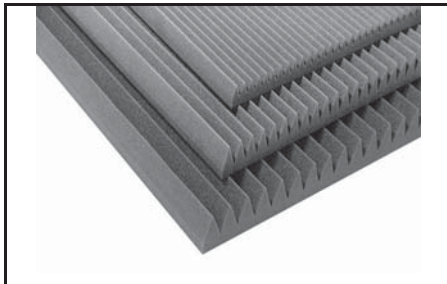

CUTTING WEDGE® - Acoustical Foam

CUTTING WEDGE® CLASSIC 1'X1'

Product Code	Panel Size	Pcs. Per Box	Square Feet	Price
AFCW211	2" x 1' x 1'	64 pcs.	64 sq. ft.	\$276.00
AFCW311	3" x 1' x 1'	48 pcs.	48 sq. ft.	\$309.00
AFCW411	4" x 1' x 1'	32 pcs.	32 sq. ft.	\$272.00
AFCW611	6" x 1' x 1'	16 pcs.	16 sq. ft.	\$219.00

CUTTING WEDGE® CLASSIC 2'X4'

Product Code	Panel Size	Pcs. Per Box	Square Feet	Price
AFCW224	2" x 2' x 4'	8 pcs.	64 sq. ft.	\$276.00
AFCW324	3" x 2' x 4'	6 pcs.	48 sq. ft.	\$309.00
AFCW424	4" x 2' x 4'	4 pcs.	32 sq. ft.	\$272.00
AFCW624	6" x 2' x 4'	2 pcs.	16 sq. ft.	\$219.00

CUTTING WEDGE 2000®

Stackable Design

Product Code	Panel Size	Pcs. Per Box	Square Feet	Price
AFCW2K11	2.25" x 1' x 1'	64 pcs.	64 sq. ft.	\$286.00
AFCW2K24	2.25" x 2' x 4'	8 pcs.	64 sq. ft.	\$286.00

AVAILABLE IN CHARCOAL ONLY