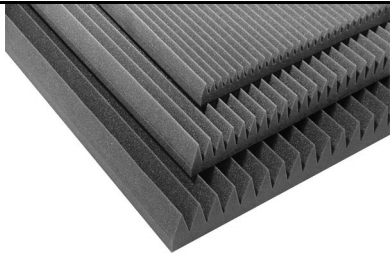

# CUTTING WEDGE® - Acoustical Foam

## CUTTING WEDGE® CLASSIC 1'X1'

Product Code	Panel Size	Pcs. Per Box	Square Feet	Price
AFCW211	2" x 1' x 1'	64 pcs.	64 sq. ft.	\$276.00
AFCW311	3" x 1' x 1'	48 pcs.	48 sq. ft.	\$309.00
AFCW411	4" x 1' x 1'	32 pcs.	32 sq. ft.	\$272.00
AFCW611	6" x 1' x 1'	16 pcs.	16 sq. ft.	\$219.00

## CUTTING WEDGE® CLASSIC 2'X4'

Product Code	Panel Size	Pcs. Per Box	Square Feet	Price
AFCW224	2" x 2' x 4'	8 pcs.	64 sq. ft.	\$276.00
AFCW324	3" x 2' x 4'	6 pcs.	48 sq. ft.	\$309.00
AFCW424	4" x 2' x 4'	4 pcs.	32 sq. ft.	\$272.00
AFCW624	6" x 2' x 4'	2 pcs.	16 sq. ft.	\$219.00

## CUTTING WEDGE 2000®

Stackable Design

Product Code	Panel Size	Pcs. Per Box	Square Feet	Price
AFCW2K11	2.25" x 1' x 1'	64 pcs.	64 sq. ft.	\$286.00
AFCW2K24	2.25" x 2' x 4'	8 pcs.	64 sq. ft.	\$286.00

AVAILABLE IN CHARCOAL ONLY