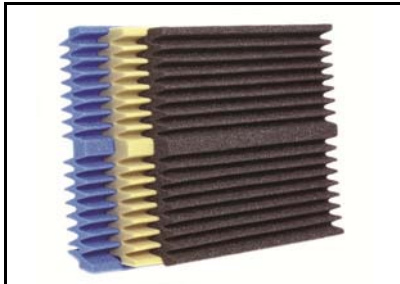

CUTTING WEDGE® - Acoustical Foam

CUTTING WEDGE® CLASSIC 1'X1'

Product Code	Panel Size	Pcs. Per Box	Square Feet	Price
AFCW211	2" x 1' x 1'	64 pcs.	64 sq. ft.	\$276.00
AFCW311	3" x 1' x 1'	48 pcs.	48 sq. ft.	\$309.00
AFCW411	4" x 1' x 1'	32 pcs.	32 sq. ft.	\$272.00
AFCW611	6" x 1' x 1'	16 pcs.	16 sq. ft.	\$219.00

CUTTING WEDGE® CLASSIC 2'X4'

Product Code	Panel Size	Pcs. Per Box	Square Feet	Price
AFCW224	2" x 2' x 4'	8 pcs.	64 sq. ft.	\$276.00
AFCW324	3" x 2' x 4'	6 pcs.	48 sq. ft.	\$309.00
AFCW424	4" x 2' x 4'	4 pcs.	32 sq. ft.	\$272.00
AFCW624	6" x 2' x 4'	2 pcs.	16 sq. ft.	\$219.00

CUTTING WEDGE 2000®

Stackable Design

Product Code	Panel Size	Pcs. Per Box	Square Feet	Price
AFCW2K11	2.25" x 1' x 1'	64 pcs.	64 sq. ft.	\$286.00
AFCW2K24	2.25" x 2' x 4'	8 pcs.	64 sq. ft.	\$286.00

AVAILABLE COLORS: CHARCOAL – BROWN – BEIGE – BLUE