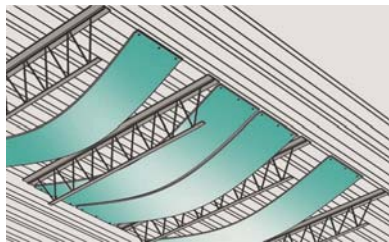

LOUDSCAPE® HANGING BANNERS

COLORS: (Standard) White, Black, Gray
(Special Order) Red, Yellow, Blue, Green, Beige, Burgundy

BANNERS:

Product Code	Size	Price
CSBNR	2" x 4' x (lengths up to 40')	$2.50 Per Square Foot
CSBNR2	2" x 2' x (lengths up to 40')	$3.00 Per Square Foot
(3 washer plates recommended across 4' width every 8' in length)		$1.50 Per Washer Plate

Edge stiffeners also available **CALL FOR QUOTE**