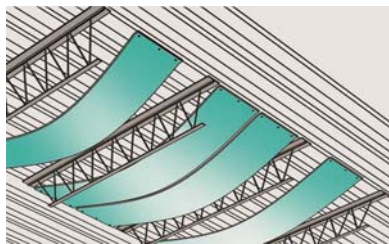

LOUDSCAPE® HANGING BANNERS

COLORS: (Standard) White, Black, Gray
(Special Order) Red, Yellow, Blue, Green, Beige, Burgundy

BANNERS:

Product Code	Size	Price
CSBNR	2" x 4' x (lengths up to 40')	$2.50 Per Square Foot
CSBNR2	2" x 2' x (lengths up to 40')	$3.00 Per Square Foot
(3 washer plates recommended across 4' width every 8' in length)		$1.50 Per Washer Plate

Edge stiffeners also available **CALL FOR QUOTE**