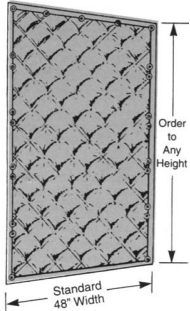

STRATIQUILT® FIBERGLASS BLANKETS

Manufactured in a standard 48" width. All QFM panels have bound hems, double brass grommets 18" O.C. along curtain edges for fastening adjacent panels with curtain ties and grommets 12" O.C. along top.

Custom panels less than 48" wide are priced at full 48" width price.

SQ-122 – Single faced material in nominal 1" thickness for wall blankets.

Product Code	Size	Weight	Price per Unit
SQ122-4	4' x 4'	4 lbs.	\$ 60.00
SQ122-6	4' x 6'	6 lbs.	\$ 80.00
SQ122-8	4' x 8'	8 lbs.	\$ 110.00
SQ122-10	4' x 10'	10 lbs.	\$ 135.00
SQ122	Custom sizes to order	-	Call for Quote

SQ-124 – Double faced material in nominal 2" thickness.

(SQ-124 is SQ-122 bound back-to-back)

Product Code	Size	Weight	Price per Unit
SQ124-4	4' x 4'	8 lbs.	\$ 108.00
SQ124-6	4' x 6'	12 lbs.	\$ 162.00
SQ124-8	4' x 8'	16 lbs.	\$ 214.00
SQ124-10	4' x 10'	20 lbs.	\$ 270.00
SQ124	Custom sizes to order	-	Call for Quote

SQ-125 – Double faced material in nominal 2" thickness, with 1 lb./sq.ft. barrier septum.

(Same as SQ-124, plus 1/8" barrier septum)

Product Code	Size	Weight	Price per Unit
SQ125-4	4' x 4'	24 lbs.	\$ 154.00
SQ125-6	4' x 6'	36 lbs.	\$ 230.00
SQ125-8	4' x 8'	48 lbs.	\$ 306.00
SQ125-10	4' x 10'	60 lbs.	\$ 418.00
SQ125	Custom sizes to order	-	Call for Quote