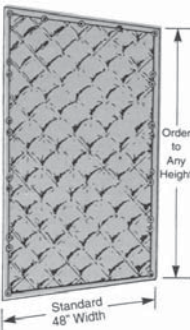

STRATIQUILT[®] FIBERGLASS BLANKETS

Manufactured in a standard 48" width. All QFM panels have bound hems, double brass grommets 18" O.C. along curtain edges for fastening adjacent panels with curtain ties and grommets 12" O.C. along top.

Custom panels less than 48" wide are priced at full 48" width price.

SQ-122 – Single faced material in nominal 1" thickness for wall blankets.

Product Code	Size	Weight	Price per Unit
SQ122-4	4' x 4'	4 lbs.	\$ 60.00
SQ122-6	4' x 6'	6 lbs.	\$ 80.00
SQ122-8	4' x 8'	8 lbs.	\$ 110.00
SQ122-10	4' x 10'	10 lbs.	\$ 135.00
SQ122	Custom sizes to order	-	Call for Quote

SQ-124 – Double faced material in nominal 2" thickness.

(SQ-124 is SQ-122 bound back-to-back)

Product Code	Size	Weight	Price per Unit
SQ124-4	4' x 4'	8 lbs.	\$ 108.00
SQ124-6	4' x 6'	12 lbs.	\$ 162.00
SQ124-8	4' x 8'	16 lbs.	\$ 214.00
SQ124-10	4' x 10'	20 lbs.	\$ 270.00
SQ124	Custom sizes to order	-	Call for Quote

SQ-125 – Single faced material in nominal 2" thickness, with 1 lb./sq.ft. barrier septum.

(Same as SQ-124, plus 1/8" barrier septum)

Product Code	Size	Weight	Price per Unit
SQ125-4	4' x 4'	24 lbs.	\$ 154.00
SQ125-6	4' x 6'	36 lbs.	\$ 230.00
SQ125-8	4' x 8'	48 lbs.	\$ 306.00
SQ125-10	4' x 10'	60 lbs.	\$ 418.00
SQ125	Custom sizes to order	-	Call for Quote