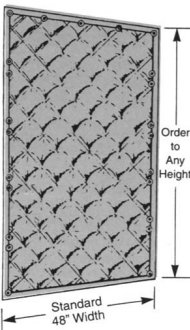

STRATIQUILT® FIBERGLASS BLANKETS

Manufactured in a standard 48" width. All QFM panels have bound hems, double brass grommets 18" O.C. along curtain edges for fastening adjacent panels with curtain ties and grommets 12" O.C. along top.

Custom panels less than 48" wide are priced at full 48" width price.

SQ-122 – Single faced material in nominal 1" thickness for wall blankets.

Product Code	Size	Weight	Price per Unit
SQ122-4	4' x 4'	4 lbs.	\$ 60.00
SQ122-6	4' x 6'	6 lbs.	\$ 80.00
SQ122-8	4' x 8'	8 lbs.	\$ 110.00
SQ122-10	4' x 10'	10 lbs.	\$ 135.00
SQ122	Custom sizes to order	-	Call for Quote

SQ-124 – Double faced material in nominal 2" thickness.

(SQ-124 is SQ-122 bound back-to-back)

Product Code	Size	Weight	Price per Unit
SQ124-4	4' x 4'	8 lbs.	\$ 108.00
SQ124-6	4' x 6'	12 lbs.	\$ 162.00
SQ124-8	4' x 8'	16 lbs.	\$ 214.00
SQ124-10	4' x 10'	20 lbs.	\$ 270.00
SQ124	Custom sizes to order	-	Call for Quote

SQ-125 – Double faced material in nominal 2" thickness, with 1 lb./sq.ft. barrier septum.

(Same as SQ-124, plus 1/8" barrier septum)

Product Code	Size	Weight	Price per Unit
SQ125-4	4' x 4'	24 lbs.	\$ 154.00
SQ125-6	4' x 6'	36 lbs.	\$ 230.00
SQ125-8	4' x 8'	48 lbs.	\$ 306.00
SQ125-10	4' x 10'	60 lbs.	\$ 418.00
SQ125	Custom sizes to order	-	Call for Quote