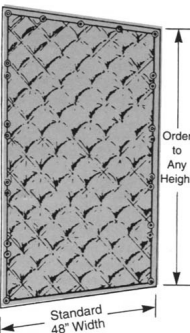

STRATIQUILT® FIBERGLASS BLANKETS

Manufactured in a standard 48" width. All QFM panels have bound hems, double brass grommets 18" O.C. along curtain edges for fastening adjacent panels with curtain ties and grommets 12" O.C. along top.

Custom panels less than 48" wide are priced at full 48" width price.

SQ-122 – Single faced material in nominal 1" thickness for wall blankets.

Product Code	Size	Weight	Price per Unit
SQ122-4	4' x 4'	4 lbs.	\$ 60.00
SQ122-6	4' x 6'	6 lbs.	\$ 80.00
SQ122-8	4' x 8'	8 lbs.	\$ 110.00
SQ122-10	4' x 10'	10 lbs.	\$ 135.00
SQ122	Custom sizes to order	-	Call for Quote

SQ-124 – Double faced material in nominal 2" thickness.

(SQ-124 is SQ-122 bound back-to-back)

Product Code	Size	Weight	Price per Unit
SQ124-4	4' x 4'	8 lbs.	\$ 108.00
SQ124-6	4' x 6'	12 lbs.	\$ 162.00
SQ124-8	4' x 8'	16 lbs.	\$ 214.00
SQ124-10	4' x 10'	20 lbs.	\$ 270.00
SQ124	Custom sizes to order	-	Call for Quote

SQ-125 – Double faced material in nominal 2" thickness, with 1 lb./sq.ft. barrier septum.

(Same as SQ-124, plus 1/8" barrier septum)

Product Code	Size	Weight	Price per Unit
SQ125-4	4' x 4'	24 lbs.	\$ 154.00
SQ125-6	4' x 6'	36 lbs.	\$ 230.00
SQ125-8	4' x 8'	48 lbs.	\$ 306.00
SQ125-10	4' x 10'	60 lbs.	\$ 418.00
SQ125	Custom sizes to order	-	Call for Quote