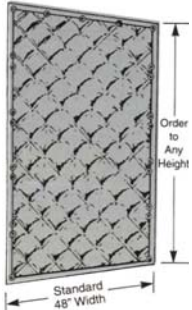

STRATIQUILT® FIBERGLASS BLANKETS

Manufactured in a standard 48" width. All QFM panels have bound hems, double brass grommets 18" O.C. along curtain edges for fastening adjacent panels with curtain ties and grommets 12" O.C. along top.

Custom panels less than 48" wide are priced at full 48" width price.

SQ-122 – Single faced material in nominal 1" thickness for wall blankets.

Product Code	Size	Weight	Price per Unit
SQ122-4	4' x 4'	4 lbs.	\$ 60.00
SQ122-6	4' x 6'	6 lbs.	\$ 80.00
SQ122-8	4' x 8'	8 lbs.	\$ 110.00
SQ122-10	4' x 10'	10 lbs.	\$ 135.00
SQ122	Custom sizes to order	-	Call for Quote

SQ-124 – Double faced material in nominal 2" thickness.

(SQ-124 is SQ-122 bound back-to-back)

Product Code	Size	Weight	Price per Unit
SQ124-4	4' x 4'	8 lbs.	\$ 108.00
SQ124-6	4' x 6'	12 lbs.	\$ 162.00
SQ124-8	4' x 8'	16 lbs.	\$ 214.00
SQ124-10	4' x 10'	20 lbs.	\$ 270.00
SQ124	Custom sizes to order	-	Call for Quote

SQ-125 – Single faced material in nominal 2" thickness, with 1 lb./sq.ft. barrier septum.

(Same as SQ-124, plus 1/8" barrier septum)

Product Code	Size	Weight	Price per Unit
SQ125-4	4' x 4'	24 lbs.	\$ 154.00
SQ125-6	4' x 6'	36 lbs.	\$ 230.00
SQ125-8	4' x 8'	48 lbs.	\$ 306.00
SQ125-10	4' x 10'	60 lbs.	\$ 418.00
SQ125	Custom sizes to order	-	Call for Quote