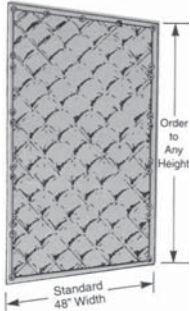

STRATIQUILT[®] FIBERGLASS BLANKETS

Manufactured in a standard 48" width. All QFM panels have bound hems, double brass grommets 18" O.C. along curtain edges for fastening adjacent panels with curtain ties and grommets 12" O.C. along top.

Custom panels less than 48" wide are priced at full 48" width price.

SQ-122 – Single faced material in nominal 1" thickness for wall blankets.

Product Code	Size	Weight	Price per Unit
SQ122-4	4' x 4'	4 lbs.	\$ 60.00
SQ122-6	4' x 6'	6 lbs.	\$ 80.00
SQ122-8	4' x 8'	8 lbs.	\$ 110.00
SQ122-10	4' x 10'	10 lbs.	\$ 135.00
SQ122	Custom sizes to order	-	Call for Quote

SQ-124 – Double faced material in nominal 2" thickness.

(SQ-124 is SQ-122 bound back-to-back)

Product Code	Size	Weight	Price per Unit
SQ124-4	4' x 4'	8 lbs.	\$ 108.00
SQ124-6	4' x 6'	12 lbs.	\$ 162.00
SQ124-8	4' x 8'	16 lbs.	\$ 214.00
SQ124-10	4' x 10'	20 lbs.	\$ 270.00
SQ124	Custom sizes to order	-	Call for Quote

SQ-125 – Single faced material in nominal 2" thickness, with 1 lb./sq.ft. barrier septum.

(Same as SQ-124, plus 1/8" barrier septum)

Product Code	Size	Weight	Price per Unit
SQ125-4	4' x 4'	24 lbs.	\$ 154.00
SQ125-6	4' x 6'	36 lbs.	\$ 230.00
SQ125-8	4' x 8'	48 lbs.	\$ 306.00
SQ125-10	4' x 10'	60 lbs.	\$ 418.00
SQ125	Custom sizes to order	-	Call for Quote