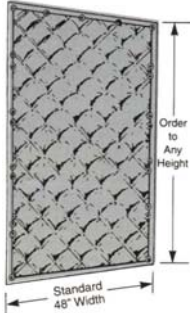

STRATIQUILT® FIBERGLASS BLANKETS

Manufactured in a standard 48" width. All QFM panels have bound hems, double brass grommets 18" O.C. along curtain edges for fastening adjacent panels with curtain ties and grommets 12" O.C. along top.

Custom panels less than 48" wide are priced at full 48" width price.

SQ-122 – Single faced material in nominal 1" thickness for wall blankets.

Product Code	Size	Weight	Price per Unit
SQ122-4	4' x 4'	4 lbs.	\$ 60.00
SQ122-6	4' x 6'	6 lbs.	\$ 80.00
SQ122-8	4' x 8'	8 lbs.	\$ 110.00
SQ122-10	4' x 10'	10 lbs.	\$ 135.00
SQ122	Custom sizes to order	-	Call for Quote

SQ-124 – Double faced material in nominal 2" thickness.

(SQ-124 is SQ-122 bound back-to-back)

Product Code	Size	Weight	Price per Unit
SQ124-4	4' x 4'	8 lbs.	\$ 108.00
SQ124-6	4' x 6'	12 lbs.	\$ 162.00
SQ124-8	4' x 8'	16 lbs.	\$ 214.00
SQ124-10	4' x 10'	20 lbs.	\$ 270.00
SQ124	Custom sizes to order	-	Call for Quote

SQ-125 – Single faced material in nominal 2" thickness, with 1 lb./sq.ft. barrier septum.

(Same as SQ-124, plus 1/8" barrier septum)

Product Code	Size	Weight	Price per Unit
SQ125-4	4' x 4'	24 lbs.	\$ 154.00
SQ125-6	4' x 6'	36 lbs.	\$ 230.00
SQ125-8	4' x 8'	48 lbs.	\$ 306.00
SQ125-10	4' x 10'	60 lbs.	\$ 418.00
SQ125	Custom sizes to order	-	Call for Quote