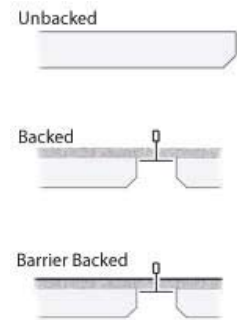

Sound Absorption Coefficient (Type E Mounting)							
Config.	125 Hz	250 Hz	500 Hz	1000 Hz	2000 Hz	4000 Hz	NRC
Unbacked	0.26	0.60	0.64	0.93	0.97	0.93	0.80
Backed	0.22	0.44	0.85	0.95	0.97	0.95	0.80