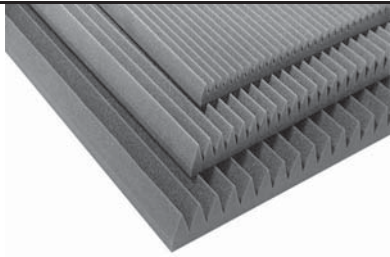

CUTTING WEDGE[®] - Acoustical Foam

CUTTING WEDGE[®] CLASSIC 1'X1'

Product Code	Panel Size	Pcs. Per Box	Square Feet	Price
AFCW211	2" x 1' x 1'	64 pcs.	64 sq. ft.	\$412.00
AFCW311	3" x 1' x 1'	48 pcs.	48 sq. ft.	\$396.00
AFCW411	4" x 1' x 1'	32 pcs.	32 sq. ft.	\$412.00

CUTTING WEDGE[®] CLASSIC 2'X4'

Product Code	Panel Size	Pcs. Per Box	Square Feet	Price
AFCW224	2" x 2' x 4'	8 pcs.	64 sq. ft.	\$412.00
AFCW324	3" x 2' x 4'	6 pcs.	48 sq. ft.	\$396.00
AFCW424	4" x 2' x 4'	4 pcs.	32 sq. ft.	\$412.00