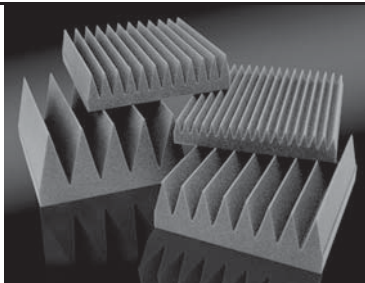

CUTTING WEDGE[®] - Acoustical Foam

CUTTING WEDGE[®] CLASSIC 1'X1'

Product Code	Panel Size	Pcs. Per Box	Square Feet	Price
AFCW211	2" x 1' x 1'	64 pcs.	64 sq. ft.	\$412.00
AFCW311	3" x 1' x 1'	48 pcs.	48 sq. ft.	\$396.00
AFCW411	4" x 1' x 1'	32 pcs.	32 sq. ft.	\$412.00

CUTTING WEDGE[®] CLASSIC 2'X4'

Product Code	Panel Size	Pcs. Per Box	Square Feet	Price
AFCW224	2" x 2' x 4'	8 pcs.	64 sq. ft.	\$412.00
AFCW324	3" x 2' x 4'	6 pcs.	48 sq. ft.	\$396.00
AFCW424	4" x 2' x 4'	4 pcs.	32 sq. ft.	\$412.00