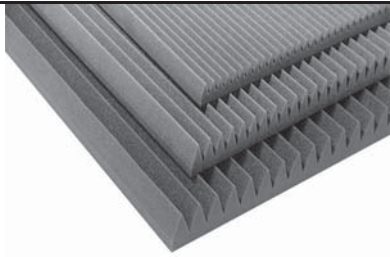

CUTTING WEDGE® - Acoustical Foam

CUTTING WEDGE® CLASSIC 1'X1'

Product Code	Panel Size	Pcs. Per Box	Square Feet	Price
AFCW211	2" x 1' x 1'	64 pcs.	64 sq. ft.	\$412.00
AFCW311	3" x 1' x 1'	48 pcs.	48 sq. ft.	\$396.00
AFCW411	4" x 1' x 1'	32 pcs.	32 sq. ft.	\$412.00

CUTTING WEDGE® CLASSIC 2'X4'

Product Code	Panel Size	Pcs. Per Box	Square Feet	Price
AFCW224	2" x 2' x 4'	8 pcs.	64 sq. ft.	\$412.00
AFCW324	3" x 2' x 4'	6 pcs.	48 sq. ft.	\$396.00
AFCW424	4" x 2' x 4'	4 pcs.	32 sq. ft.	\$412.00

CUTTING WEDGE 2000®

Stackable Design

Product Code	Panel Size	Pcs. Per Box	Square Feet	Price
AFCW2K11	2.25" x 1' x 1'	64 pcs.	64 sq. ft.	\$462.00
AFCW2K24	2.25" x 2' x 4'	8 pcs.	64 sq. ft.	\$462.00

AVAILABLE IN CHARCOAL ONLY