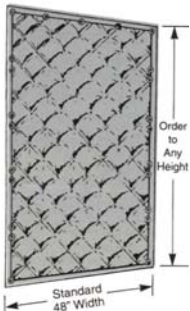

STRATIQUILT™ FIBERGLASS BLANKETS

Manufactured in a standard 48" width. All QFM panels have bound hems, double brass grommets 18" O.C. along curtain edges for fastening adjacent panels with curtain ties and grommets 12" O.C. along top.

Custom panels less than 48" wide are priced at full 48" width price.

SQ-122 – Single faced material in nominal 1" thickness for wall blankets.

Product Code	Size	Weight	Price per Unit
SQ122-6	48" x 6'	6 lbs.	Call for Quote
SQ122-8	48" x 8'	8 lbs.	
SQ122-10	48" x 10'	10 lbs.	
SQ122	Custom sizes to order	-	

SQ-124 – Double faced material in nominal 2" thickness.

(SQ-124 is SQ-122 bound back-to-back)

Product Code	Size	Weight	Price per Unit
SQ124-6	48" x 6'	12 lbs.	Call for Quote
SQ124-8	48" x 8'	16 lbs.	
SQ124-10	48" x 10'	20 lbs.	
SQ124	Custom sizes to order	-	

SQ-125 – Double faced material in nominal 2" thickness, with 1 lb./sq.ft. barrier septum.

(Same as SQ-124, plus 1/8" barrier septum)

Product Code	Size	Weight	Price per Unit
SQ125-6	48" x 6'	36 lbs.	Call for Quote
SQ125-8	48" x 8'	48 lbs.	
SQ125-10	48" x 10'	60 lbs.	
SQ125	Custom sizes to order	-	