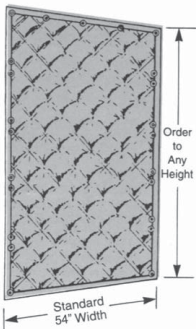

# STRATIQUILT<sup>®</sup> FIBERGLASS BLANKETS

Manufactured in a standard 54" width. All QFM panels have bound hems, double brass grommets 18" O.C. along curtain edges for fastening adjacent panels with curtain ties and grommets 12" O.C. along top.

Custom panels less than 54" wide are priced at full 54" width price.

## SQ-122 – Single faced material in nominal 1" thickness for wall blankets.

Product Code	Size	Weight	Price per Unit
SQ122-6	54" x 6'	6 lbs.	Call for Quote
SQ122-8	54" x 8'	8 lbs.	
SQ122-10	54" x 10'	10 lbs.	
SQ122	Custom sizes to order	-	

## SQ-124 – Double faced material in nominal 2" thickness.

(SQ-124 is SQ-122 bound back-to-back)

Product Code	Size	Weight	Price per Unit
SQ124-6	54" x 6'	12 lbs.	Call for Quote
SQ124-8	54" x 8'	16 lbs.	
SQ124-1	54" x 10'	20 lbs.	
0 SQ124	Custom sizes to order	-	