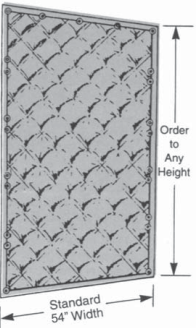

# STRATIQUILT<sup>®</sup> FIBERGLASS BLANKETS

Manufactured in a standard 54" width. All QFM panels have bound hems, double brass grommets 18" O.C. along curtain edges for fastening adjacent panels with curtain ties and grommets 12" O.C. along top.

## SQ-122 – Single faced material in nominal 1" thickness for wall blankets.

Product Code	Size	Weight	Price per Unit
SQ122-6	54" x 6'	6 lbs.	Call for Quote
SQ122-8	54" x 8'	8 lbs.	
SQ122-10	54" x 10'	10 lbs.	
SQ122	Custom sizes to order	-	

## SQ-124 – Double faced material in nominal 2" thickness.

(SQ-124 is SQ-122 bound back-to-back)

Product Code	Size	Weight	Price per Unit
SQ124-6	54" x 6'	12 lbs.	Call for Quote
SQ124-8	54" x 8'	16 lbs.	
SQ124-1	54" x 10'	20 lbs.	
0 SQ124	Custom sizes to order	-	

## SQ-125 – Double faced material in nominal 2" thickness, with 1 lb./sq.ft. barrier septum.

(Same as SQ-124, plus 1/8" barrier septum)

Product Code	Size	Weight	Price per Unit
SQ125-6	54" x 6'	36 lbs.	Call for Quote
SQ125-8	54" x 8'	48 lbs.	
SQ125-1	54" x 10'	60 lbs.	
0 SQ125	Custom sizes to order	-	