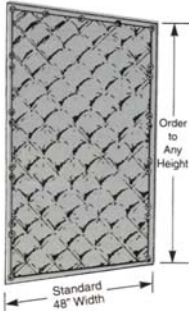

STRATIQUILT™ FIBERGLASS BLANKETS

Manufactured in a standard 48" width. All QFM panels have bound hems, double brass grommets 18" O.C. along curtain edges for fastening adjacent panels with curtain ties and grommets 12" O.C. along top.

Custom panels less than 48" wide are priced at full 48" width price.

SQ-122 – Single faced material in nominal 1" thickness for wall blankets.

Product Code	Size	Weight	Price per Unit
SQ122-6	48" x 6'	6 lbs.	Call for Quote
SQ122-8	48" x 8'	8 lbs.	
SQ122-10	48" x 10'	10 lbs.	
SQ122	Custom sizes to order	-	

SQ-124 – Double faced material in nominal 2" thickness.

(SQ-124 is SQ-122 bound back-to-back)

Product Code	Size	Weight	Price per Unit
SQ124-6	48" x 6'	12 lbs.	Call for Quote
SQ124-8	48" x 8'	16 lbs.	
SQ124-10	48" x 10'	20 lbs.	
SQ124	Custom sizes to order	-	

SQ-125 – Double faced material in nominal 2" thickness, with 1 lb./sq.ft. barrier septum.

(Same as SQ-124, plus 1/8" barrier septum)

Product Code	Size	Weight	Price per Unit
SQ125-6	48" x 6'	36 lbs.	Call for Quote
SQ125-8	48" x 8'	48 lbs.	
SQ125-10	48" x 10'	60 lbs.	
SQ125	Custom sizes to order	-	