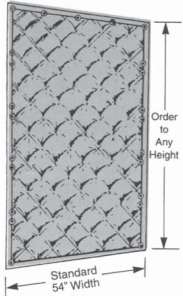

# STRATIQUILT<sup>®</sup> FIBERGLASS BLANKETS

Manufactured in a standard 54" width. All QFM panels have bound hems, double brass grommets 18" O.C. along curtain edges for fastening adjacent panels with curtain ties and grommets 12" O.C. along top.

Custom panels less than 54" wide are priced at full 54" width price.

## SQ-122 – Single faced material in nominal 1" thickness for wall blankets.

Product Code	Size	Weight	Price per Unit
SQ122-6	54" x 6'	6 lbs.	Call for Quote
SQ122-8	54" x 8'	8 lbs.	
SQ122-10	54" x 10'	10 lbs.	
SQ122	Custom sizes to order	-	

## SQ-124 – Double faced material in nominal 2" thickness.

(SQ-124 is SQ-122 bound back-to-back)

Product Code	Size	Weight	Price per Unit
SQ124-6	54" x 6'	12 lbs.	Call for Quote
SQ124-8	54" x 8'	16 lbs.	
SQ124-1	54" x 10'	20 lbs.	
0 SQ124	Custom sizes to order	-	