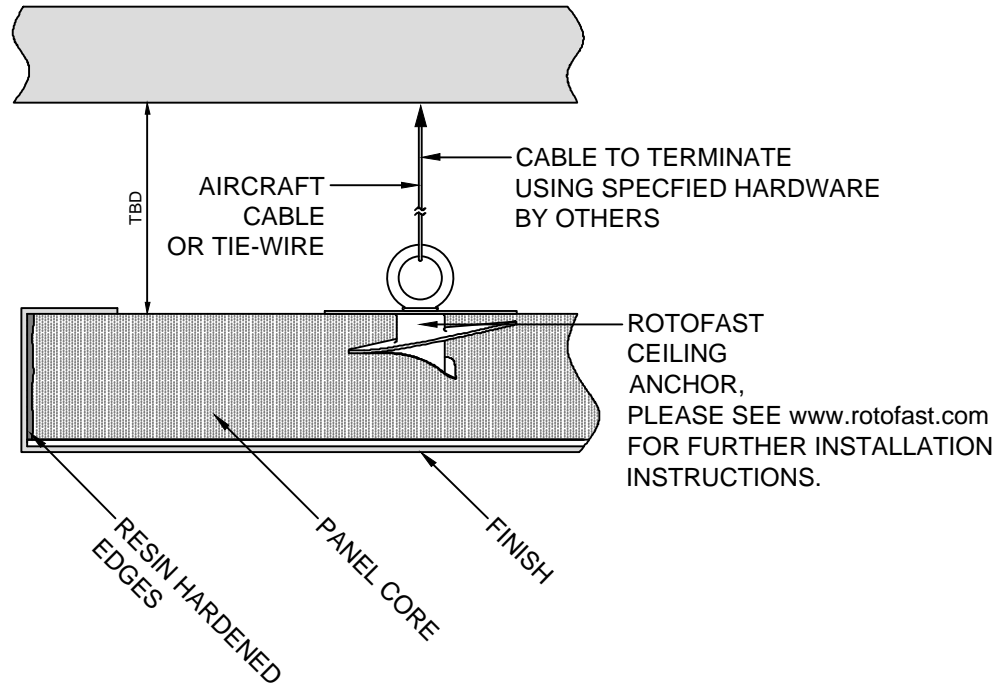

1
D-01 ROTOFAST CEILING ANCHOR ATTACHMENT
SCALE: NA

2
D-01 ROTOFAST CLOUDMOUNT ATTACHMENT
SCALE: NA

ROTOFAST QTY GUIDE

PANEL SIZE	# OF ANCHORS
4' X 4'	4
4' X 5'	5
4' X 6'	6
4' X 8'	8
4' X 10'	10

3
D-01 ROTOFAST CEILING ANCHORS
SCALE: NA

4
D-01 ROTOFAST CEILING ATTACHMENT - TOP VIEW
SCALE: NA

Revisions:

No.	Date:	Description:

Cloudmount Installation Details
w/ Rotofast Ceiling Anchors
