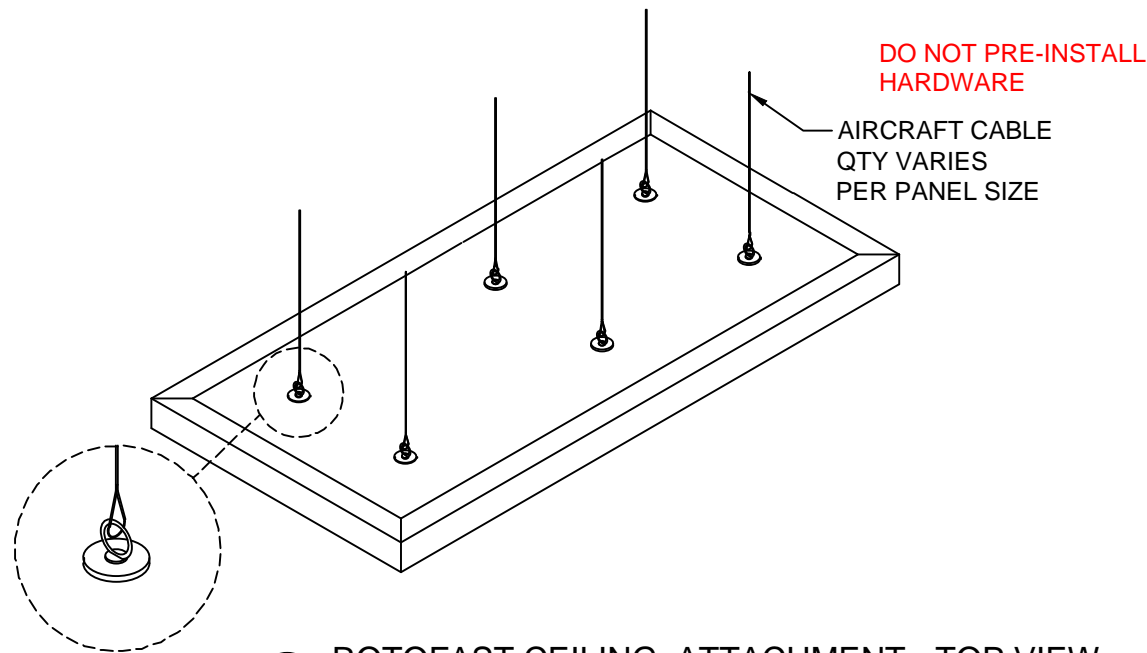

1
D-01 ROTOFAST CEILING ANCHOR ATTACHMENT
SCALE: NA

2
D-01 ROTOFAST CLOUDMOUNT ATTACHMENT
SCALE: NA

ROTOFAST QTY GUIDE

PANEL SIZE	# OF ANCHORS
4' X 4'	4
4' X 5'	5
4' X 6'	6
4' X 8'	8
4' X 10'	10

3
D-01 ROTOFAST CEILING ANCHORS
SCALE: NA

4
D-01 ROTOFAST CEILING ATTACHMENT - TOP VIEW
SCALE: NA

Revisions:

No.	Date:	Description:

Cloudmount Installation Details
w/ Rotofast Ceiling Anchors
